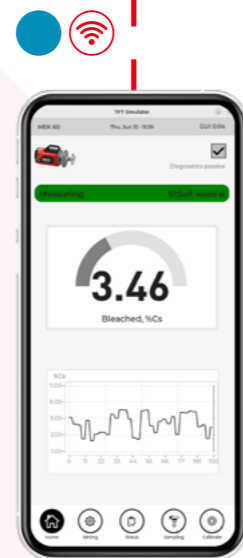

Welcome to the STRATUSPHERE

Learn more at:
btg.com/mekstratus

Bluetooth connection

Cloud connection

Wired connection

Tech support team

Save time and effort, ensure the MEK STRATUS's accuracy, and troubleshoot issues via the cloud with our expert help.

BTG STRATUS App

Stay in complete control with our easy-to-use mobile app.

MEK STRATUS

Our most powerful inline consistency transmitter ever:

- Compact and lightweight
- Wireless connectivity
- No need for sealing water

BTG STRATUS Field Interface

Optional full-screen display to manage the MEK STRATUS.

Reach new heights of reliability with the cloud-connected MEK STRATUS. Ensure **product uniformity** and reach **sky-high efficiency** with a consistency sensor that's built to last. **Twice the torque** means it operates reliably, even in difficult conditions. Respond faster with **real-time insights** that you can access anywhere.